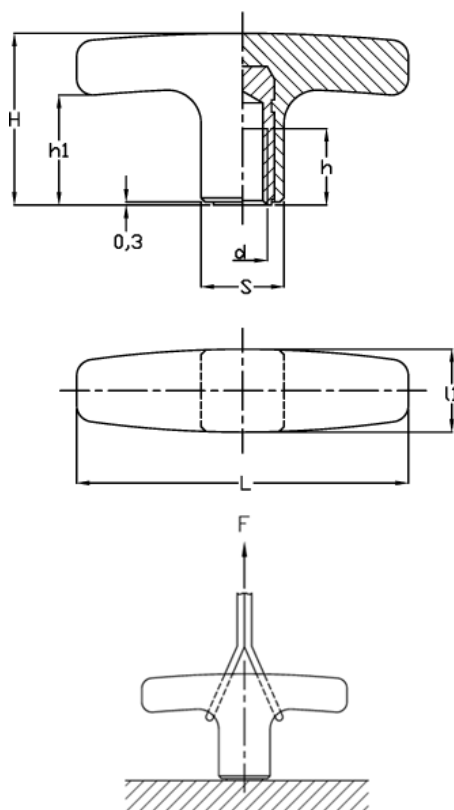

Data Sheet

Article number: 2304032480
Description: Handle 32480
L.652/95 B-M12, Black

Measures

d 6H = M12
F (N) = 8000
h = 18
H = 46
h1 = 28.5
L = 94
l1 = 21
S = 21x21